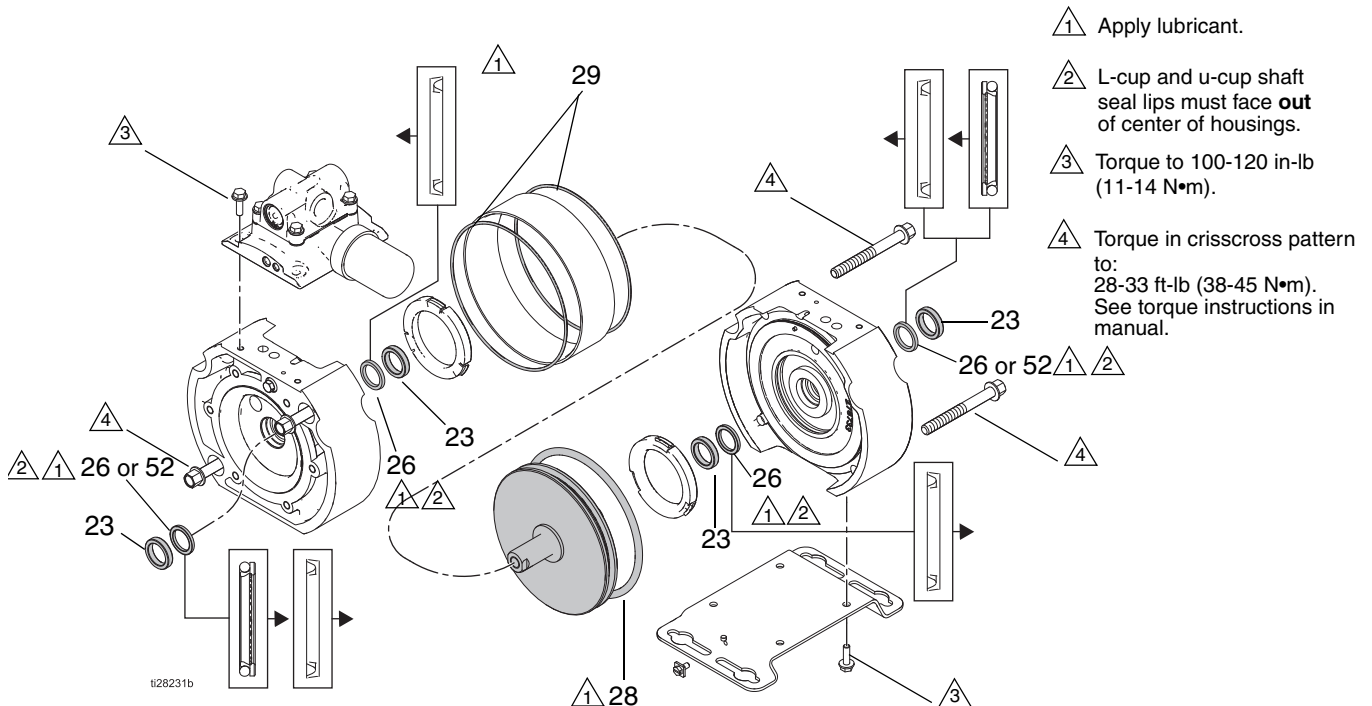

Piston Repair Kits

Endura-Flo™ 3D150, 3D350, 4D150, and 4D350 Diaphragm Pumps

3A3697B

EN

Important Safety Instructions

Read all warnings and instructions in the Endura-Flo™ Diaphragm Pump Instructions/Parts manual. Save all instructions.

Kit 17W769, for 3D150 Pumps
Kit 17W770, for 3D350 Pumps
Kit 17H308, for 4D150 Pumps
Kit 17H310, for 4D350 Pumps

Ref.	Description	Qty.
20	PISTON ASSEMBLY	1
23	BEARING, shaft	4
26	U-CUP, shaft seal, 3D pumps	2
	U-CUP, shaft seal, 4D pumps	4
28	O-RING, piston	1
29	O-RING, air cover	2
52	L-CUP shaft seal, 3D pumps	2
---	TOOL, bearing install, not shown	1