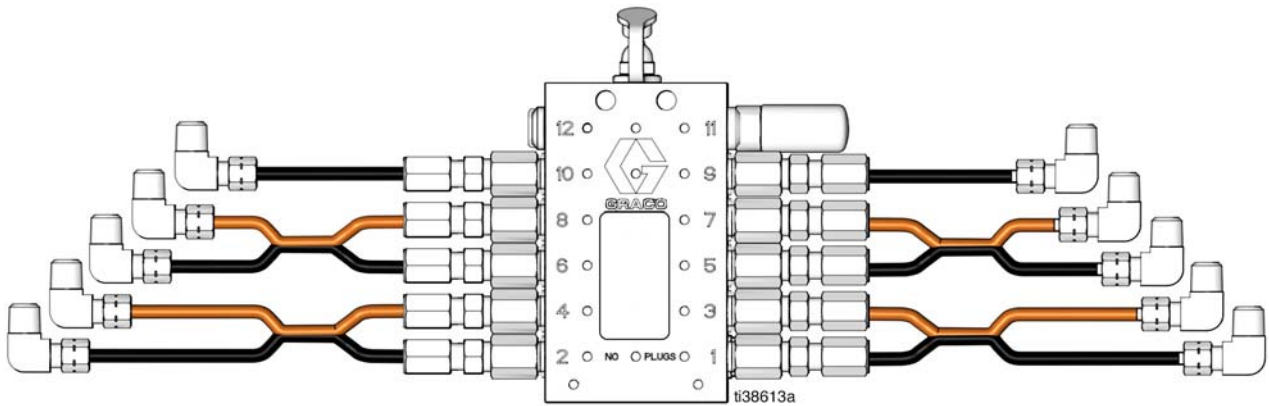

# CSP EZ Greaser

TANDEM AXLE WITH SPRING TRUNNIONS -  
DUMP TRUCK 10 POINT #25T388

3A8035A

EN

## Typical Layout

Point No.	Description	Tube Color	Bundle & Marking	Endpoint Fitting
1	S-Cam	Black	2-Tube Bundle (P/N 563788)	Elbow (P/N 556638)
3	Slack Adjuster	Orange		Elbow (P/N 556638)
5	S-Cam	Black	2-Tube Bundle (P/N 563788)	Elbow (P/N 556638)
7	Slack Adjuster	Orange		Elbow (P/N 556638)
9	Spring Pin	Black	Single Tube (P/N 563786)	Elbow (P/N 556638)
11	PLUG		N/A	

Point No.	Description	Tube Color	Bundle & Marking	Endpoint Fitting
2	S-Cam	Black	2-Tube Bundle (P/N 563788)	Elbow (P/N 556638)
4	Slack Adjuster	Orange		Elbow (P/N 556638)
6	S-Cam	Black	2-Tube Bundle (P/N 563788)	Elbow (P/N 556638)
8	Slack Adjuster	Orange		Elbow (P/N 556638)
10	Spring Pin	Black	Single Tube (P/N 563786)	Elbow (P/N 556638)
12	PLUG	N/A		