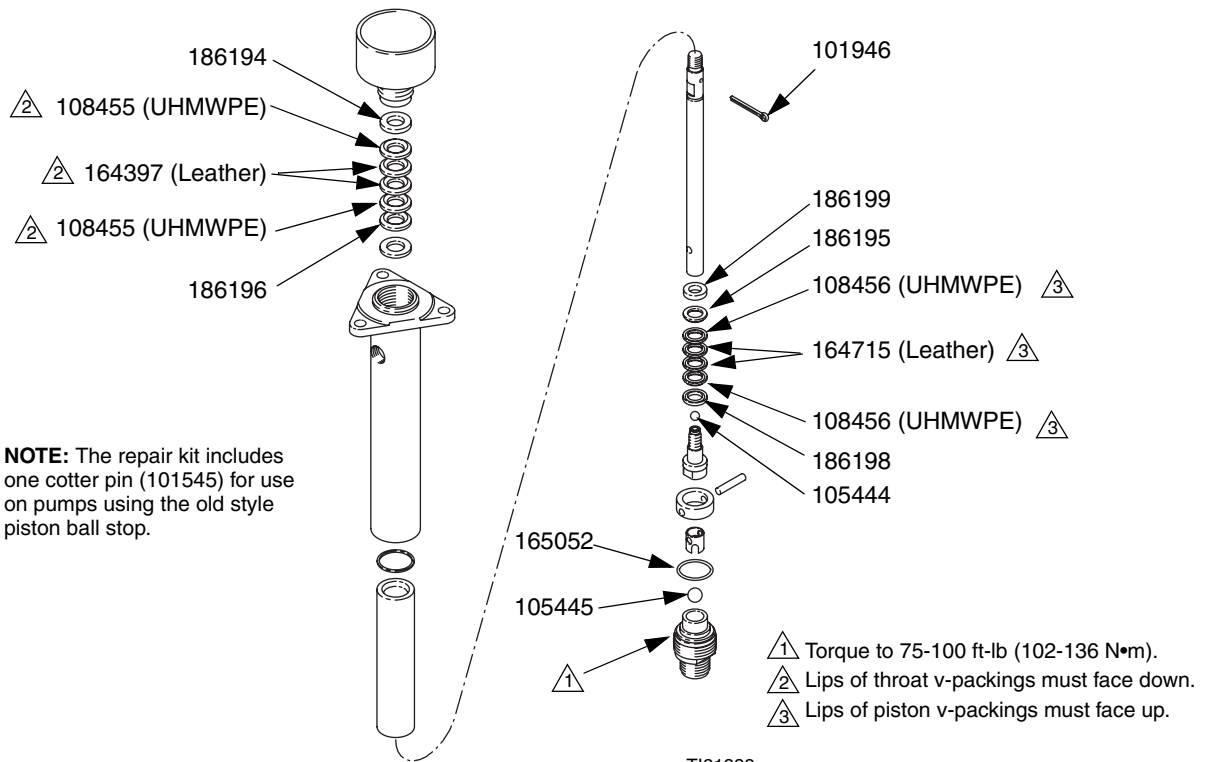

GENUINE GRACO PARTS AND ACCESSORIES

223674 Pump Repair Kit

For Graco Monark® 23:1 and EH333

Important Safety Instructions

Read all warnings and instructions in manual 307619. Save those instructions.

407057A

EN

TI21333a

GRACO INC. AND SUBSIDIARIES • P.O. BOX 1441 • MINNEAPOLIS, MN 55440-1441 • USA

Original instructions. This manual contains English. MM 407057

Copyright 2013, Graco Inc. All Graco manufacturing locations are registered to ISO 9001.