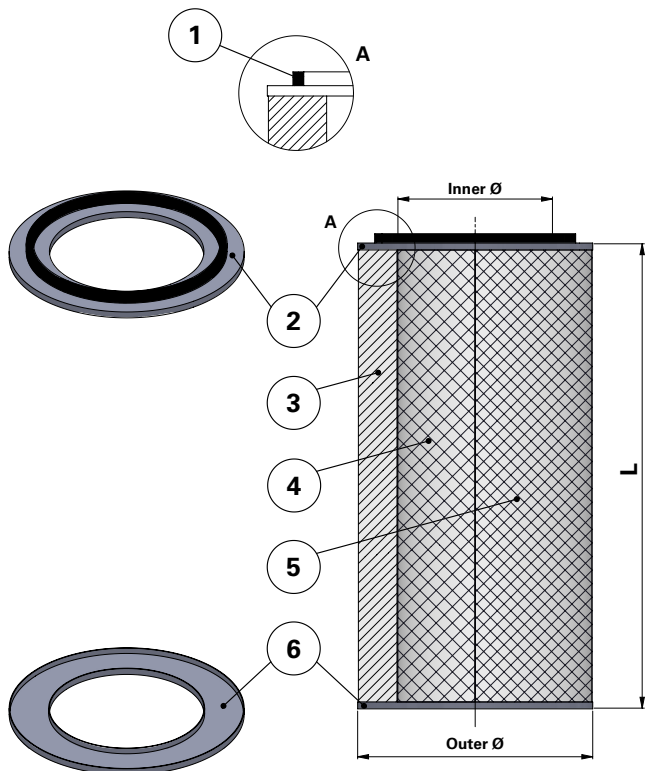

Series 200 – 2 Open End Caps

Cartridge Filter with open top end cap and open bottom end cap

For different brands of cartridge collectors

With outer liner

Item	Description
1	Gasket
2	Top end cap
3	Media pack
4	Inner liner
5	Outer liner
6	Bottom end cap open

Dimensions [mm]

Outer Ø	201
Inner Ø	90
L	406

Order online

shop.Donaldson.com

Contact us

Donaldson.com

Publication DOCAM0823701 • Rev. 00 • 0218