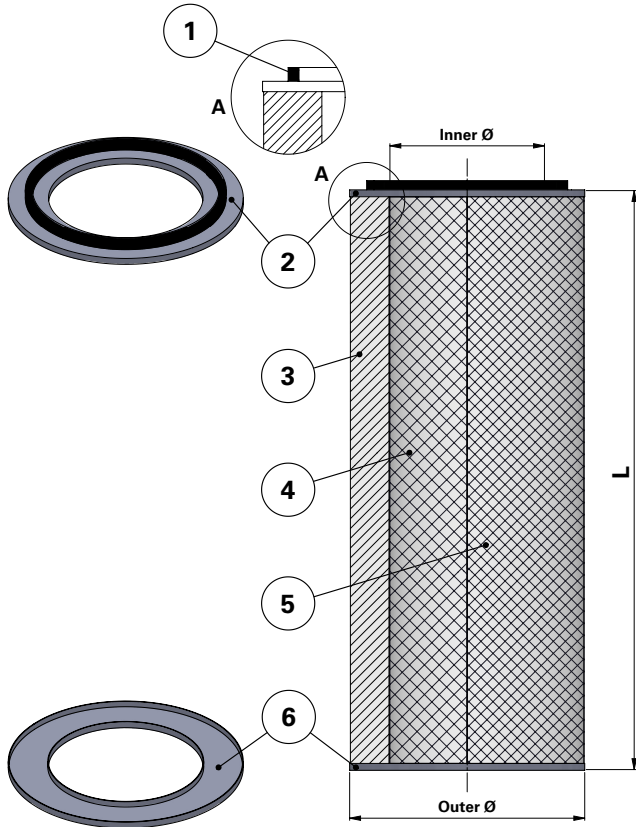

DATA SHEET

Replacement Elements Cartridges – Series 324 – 2 Open End Caps

Series 324 – 2 Open End Caps

Cartridge Filter with open top end cap and open bottom end cap

For Series 324 and other brands of cartridge collectors

With outer liner

Item	Description
1	Gasket
2	Top end cap
3	Media pack
4	Inner liner
5	Outer liner
6	Bottom end cap open

Dimensions [mm]

Outer Ø	324
Inner Ø	213
L	330
	400
	600
	660

Order online

shop.Donaldson.com