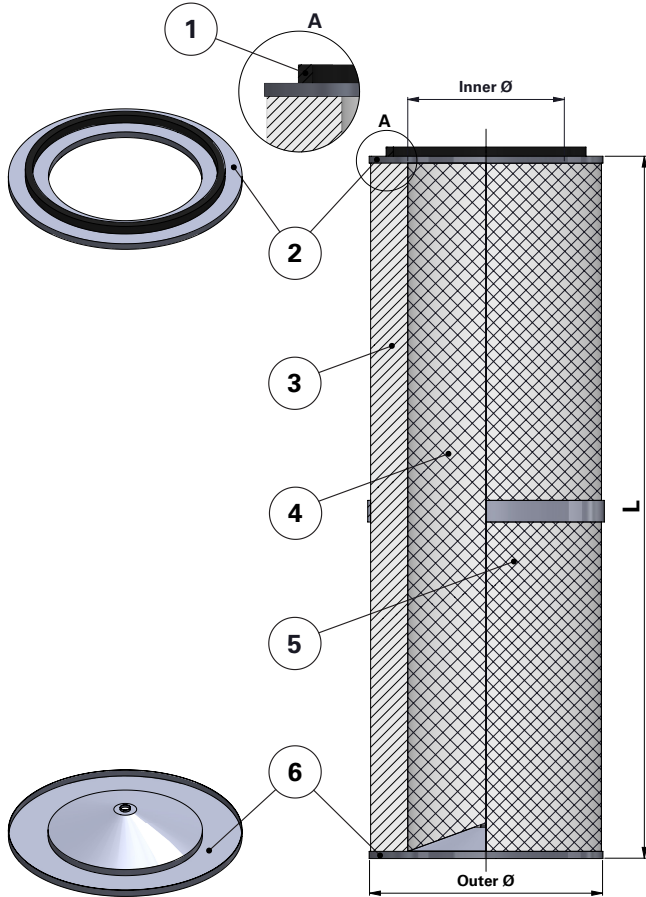

Donaldson
FILTRATION SOLUTIONS

DATA SHEET

Replacement Elements

Cartridges – Series 324 – Open Closed with Hole – Glued

Series 324 – Open Closed with Hole – Glued

Cartridge Filter with open top end cap and closed bottom end cap with hole of 13–13.5 mm

For Series 324 and other brands of cartridge collectors

With outer liner

Dimensions [mm]	
Outer Ø	324
Inner Ø	213
L	1000 1200

Order online

shop.Donaldson.com

Contact us

Donaldson.com

Publication DOCAM0824601 • Rev. 00 • 0318

Donaldson reserves the right to change or discontinue any model or specification at any time and without notice. Freedom from patent restrictions must not be assumed.