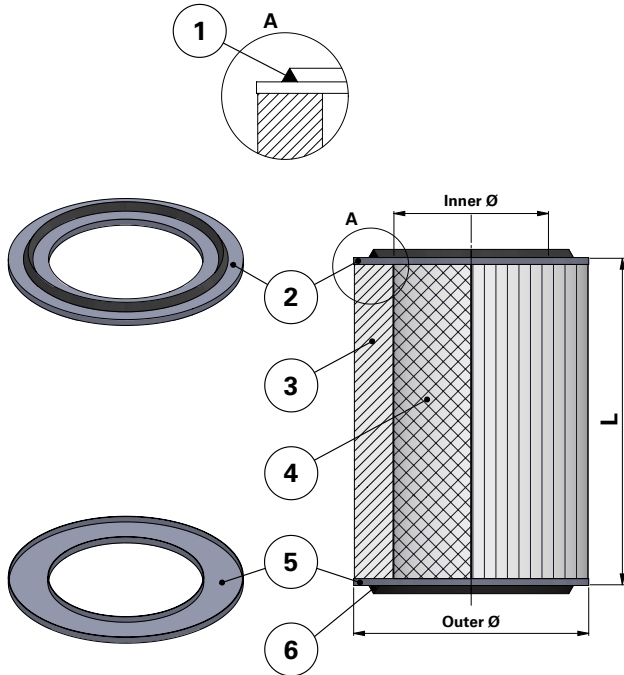

DATA SHEET

Replacement Elements

Cartridges – Series 325 – 2 Open End Caps – 2 Gaskets

Series 325 – 2 Open End Caps – 2 Gaskets

Cartridge Filter with open top end cap and open bottom end cap

For Kemper and other brands of cartridge collectors

Without outer liner

Item	Description
1	Gasket above top end cap
2	Top end cap
3	Media pack
4	Inner liner
5	Bottom end cap open
6	Gasket on bottom end cap

Dimensions [mm]

Outer Ø	325
Inner Ø	216
L	400

Order online