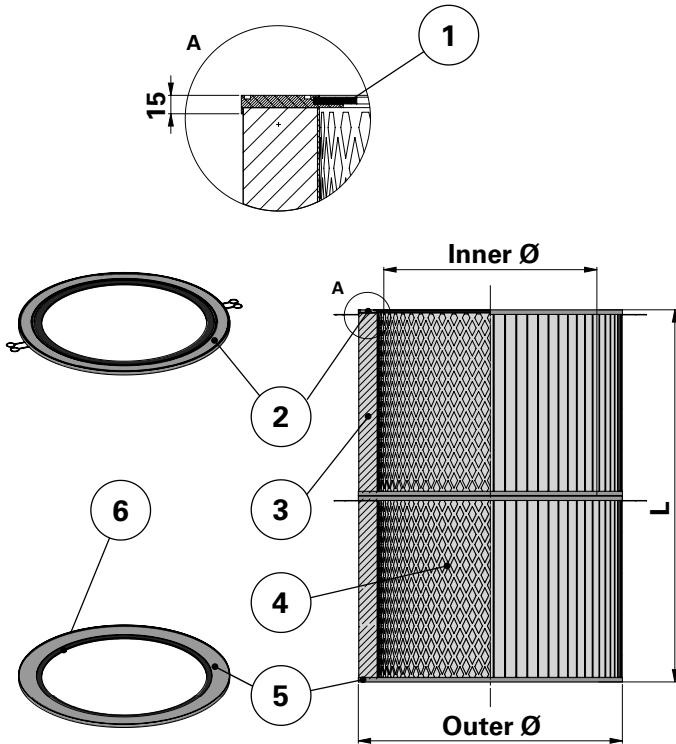

Donaldson
FILTRATION SOLUTIONS

DATA SHEET

Replacement Elements

Cartridges – Series Plymovent 860 – 2 Open End Caps

Series Plymovent 860 – 2 Open End Caps

Cartridge Filter with open top end cap and open bottom end cap; Special feature: Kit consisting of 2 open/open x 606 mm long cartridges with 2x2 hand grips below top end cap

For Plymovent FCC-150 and other brands of cartridge collectors

Without outer liner

Item	Description
1	Gasket above top end cap
2	Top end cap
3	Media pack
4	Inner liner
5	Bottom end cap open
6	Gasket on bottom end cap

Dimensions [mm]

Outer Ø	860
Inner Ø	733
L	1212

Order online

shop.Donaldson.com

Contact us

Donaldson.com

Publication DOCAM0833001 • Rev. 00 • 1018