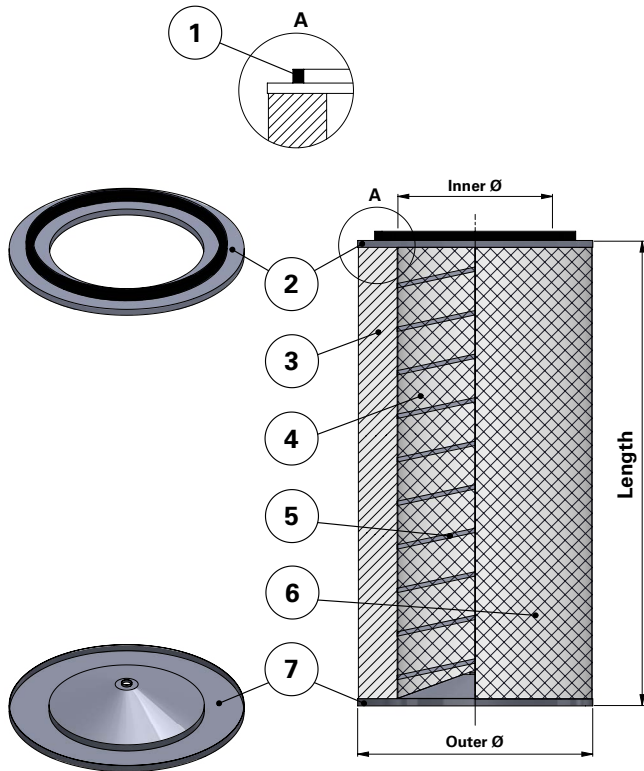

Donaldson
FILTRATION SOLUTIONS

DATA SHEET

Replacement Elements

Cartridges – TD Style – Open Closed with Hole

TD Style – Open Closed with Hole

TD-style Cartridge Filter

TD-style Cartridge Filter for ECB, TD and other brands of cartridge collectors

Available with and without outer liner

| Item | Description |
|------|--------------------------------------|
| 1 | Gasket |
| 2 | Top end cap |
| 3 | Media pack |
| 4 | Inner liner |
| 5 | Inner beading |
| 6 | Outer liner |
| 7 | Bottom end cap with Ø13.5 mm hole |

| Dimensions | [mm] | [in] |
|------------------|------|--------|
| Outer diameter Ø | 324 | 12.74" |
| Inner diameter Ø | 213 | 8.38" |
| Length | 660 | 26" |

Order online

shop.Donaldson.com

Contact us

Donaldson.com