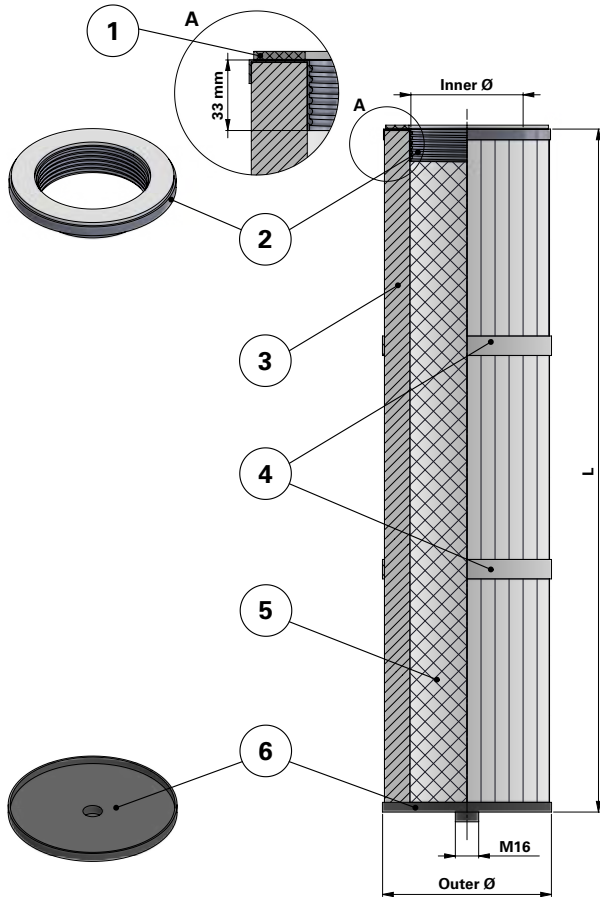

### Replacement Elements

Cartridges – Threaded RD72 120 – Open Closed

### Threaded RD72 120 – Open Closed

Cartridge Filter with open top end cap and closed bottom end cap

Special feature: Threaded end cap RD72 and bottom end cap with hexagonal mounting nut for different brands of cartridge collectors

Without outer liner

Item	Description
1	Gasket
2	Top end cap
3	Media pack
4	Straps
5	Inner liner
6	Bottom end cap closed

### Dimensions [mm]

Outer Ø	120
Inner Ø	75
L	200
	300
	600
	660

Order online

shop.Donaldson.com

Contact us

Donaldson.com

Publication DOCAM0842101 • Rev. 00 • 1121

Donaldson reserves the right to change or discontinue any model or specification at any time and without notice. Freedom from patent restrictions must not be assumed.