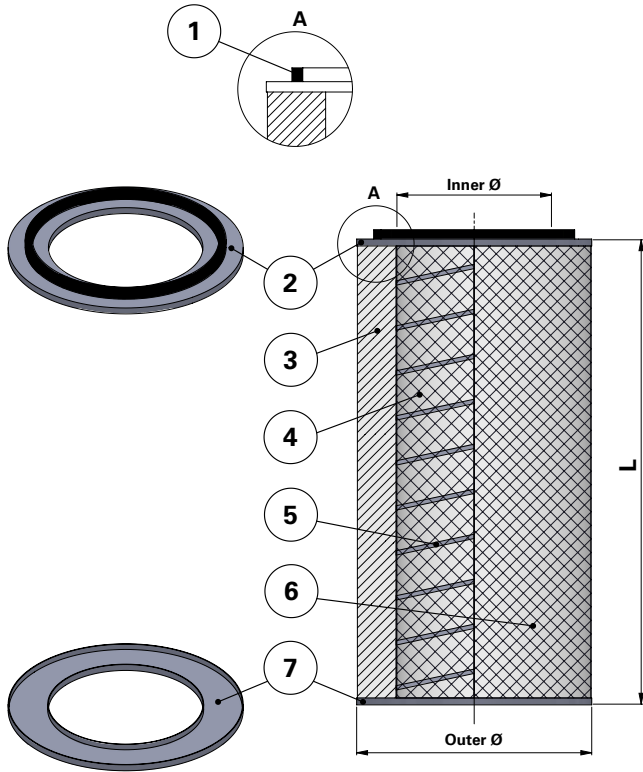

Donaldson
FILTRATION SOLUTIONS

DATA SHEET

Replacement Elements Cartridges – DF Style – 2 Open End Caps

DF Style – 2 Open End Caps

DF-style Cartridge Filter for Downflo (DF)
and other brands of cartridge collectors

Available with and without outer liner

Dimensions [mm]	
Outer Ø	324
Inner Ø	213
L	660

Order online

shop.Donaldson.com

Contact us

Donaldson.com

Publication DOCAM0828201 • Rev. 00 • 0318

Donaldson reserves the right to change or discontinue any model or specification at any time and without notice. Freedom from patent restrictions must not be assumed.