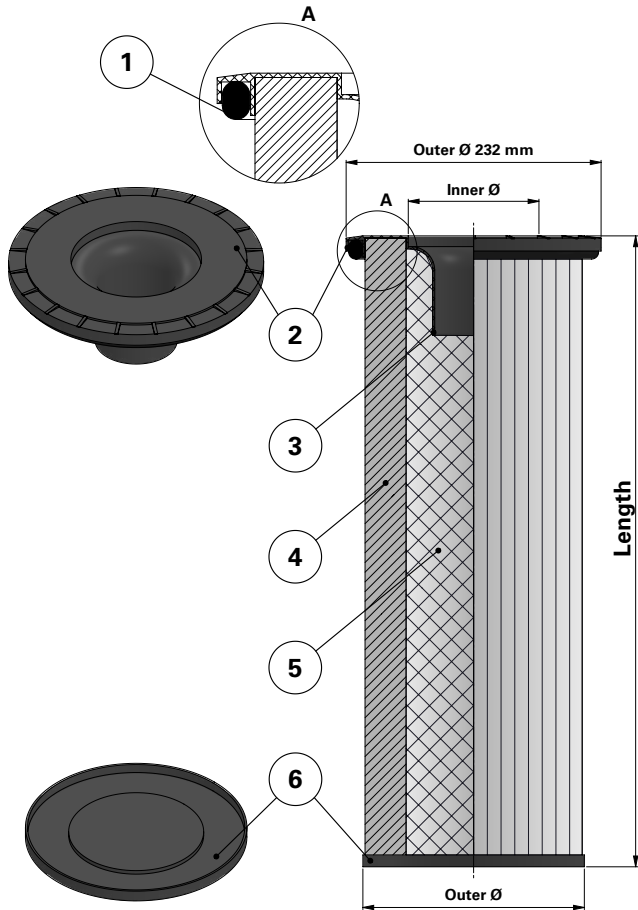

Donaldson
FILTRATION SOLUTIONS

DATA SHEET

Replacement Elements

Cartridges – Siloair Style – Open Closed

Siloair Style – Open Closed

Siloair Cartridge Filter

Special feature: With internal venturi for Siloair and other brands of cartridge collectors

Without outer liner

Item	Description
1	Gasket
2	Top end cap
3	Venturi
4	Media pack
5	Inner liner
6	Bottom end cap closed

Dimensions	[mm]	[in]
Outer diameter Ø	201	8"
Inner diameter Ø	72	2.83"
Length	568	22.36"
	810	31.88"