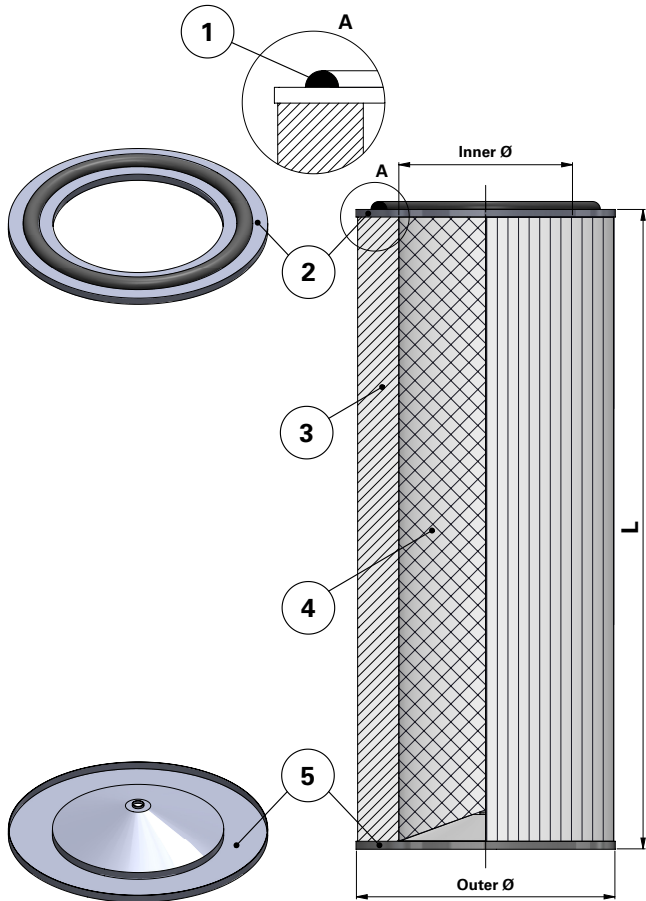

### Replacement Elements

Cartridges – Series TEKA 325 – Open Closed with Hole

### Series TEKA 325 – Open Closed with Hole

Cartridge Filter with open top end cap and closed bottom end cap with hole of 13 mm

For TEKA and other brands of cartridge collectors

Without outer liner

Item	Description
1	Gasket
2	Top end cap
3	Media pack
4	Inner liner
5	Bottom end cap with Ø13 mm hole

### Dimensions [mm]

Outer Ø	325
Inner Ø	215
L	300
	600
	1200
	1715

Order online

shop.Donaldson.com

Contact us

Donaldson.com

Publication DOCAM0821901 • Rev. 00 • 0218

Donaldson reserves the right to change or discontinue any model or specification at any time and without notice. Freedom from patent restrictions must not be assumed.