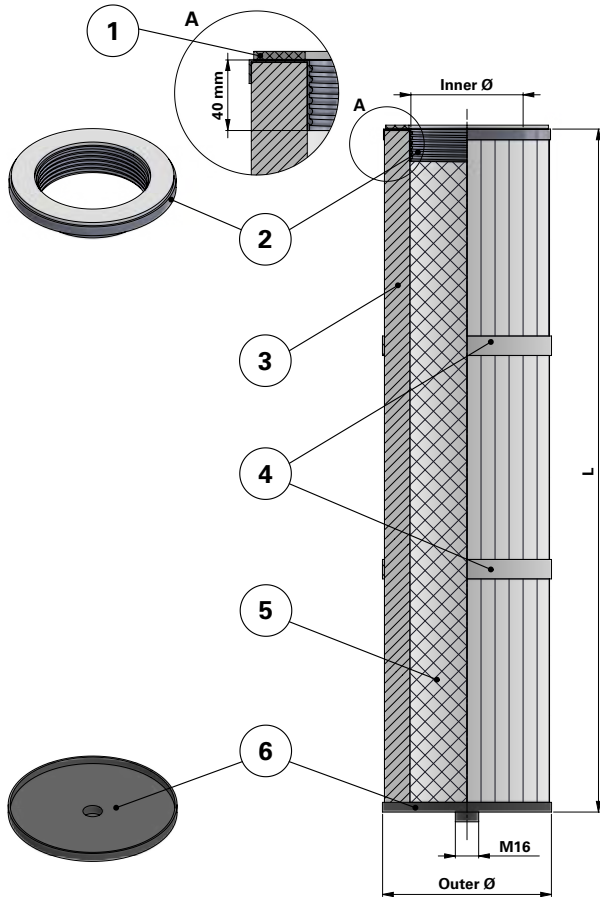

### Replacement Elements

Cartridges – Threaded RD60 115 – Open Closed

### Threaded RD60 115 – Open Closed

Cartridge Filter with open top end cap and closed bottom end cap

Special feature: Threaded end cap RD60 and bottom end cap with hexagonal mounting nut for different brands of cartridge collectors

Without outer liner

Item	Description
1	Gasket
2	Top end cap
3	Media pack
4	Straps
5	Inner liner
6	Bottom end cap closed

### Dimensions [mm]

Outer Ø	115
Inner Ø	69
L	200
	300
	400
	600

Order online

shop.Donaldson.com

Contact us

Donaldson.com

Publication DOCAM0842001 • Rev. 00 • 1121

Donaldson reserves the right to change or discontinue any model or specification at any time and without notice. Freedom from patent restrictions must not be assumed.